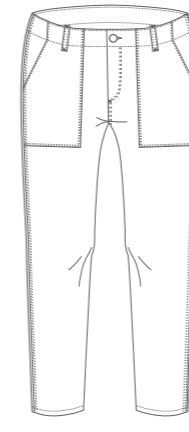

DENIM | MINIMO D'ACQUISTO 12 CAPI

BULL | MINIMO D'ACQUISTO 8 CAPI

GIUBBINI | CAMICIE | VESTITO |

MINIMO D'ACQUISTO 6 CAPI

TAKE.TWO®

RUBY

INSEAM | 30 inch
BOTTOM | 12 cm
SKINNY LOW WAIST

CARLA

INSEAM | 30 inch
BOTTOM | 14 cm
SLIM PUSH-UP MEDIUM WAIST

LISIA

INSEAM | 29 inch
BOTTOM | 12 cm
SLIM MEDIUM WAIST

SOFIA

INSEAM | 29 inch
BOTTOM | 12 cm
SLIM HIGH WAIST

TARA

INSEAM | 24 inch
BOTTOM | 13 cm
SLIM CAPRI HIGH WAIST

BRENDA

INSEAM | 25 inch
BOTTOM | 14 cm
LOW CROTCH

FATIC

INSEAM | 31 inch
BOTTOM | 18 cm
REGULAR

DOLL

INSEAM | 31 inch
BOTTOM | 25 cm
FLARE HIGH WAIST

WIDE

INSEAM | 30,5 inch
BOTTOM | 18 cm
STRAIGHT MEDIUM WAIST

CAROL

INSEAM | 33,5 inch
BOTTOM | 24 cm
WIDE LEG MEDIUM WAIST

BRIGIT

INSEAM | 27 inch
BOTTOM | 16 cm
REGULAR HIGH WAIST

ORNY

INSEAM | 29 inch
BOTTOM | 12 cm
SKINNY

LAYRA

INSEAM | 31 inch
BOTTOM | 21 cm
FLARE SLIM MEDIUM WAIST