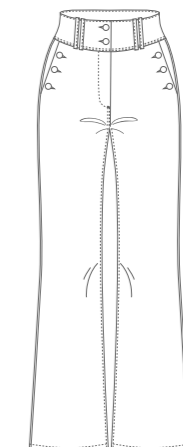

BRENDA

INSEAM | 25 inch
BOTTOM | 14 cm
LOW CROTCH

FATIC

INSEAM | 31 inch
BOTTOM | 18 cm
REGULAR

DOLL

INSEAM | 31 inch
BOTTOM | 25 cm
FLARE HIGH WAIST

WIDE

INSEAM | 30,5 inch
BOTTOM | 18 cm
STRAIGHT MEDIUM WAIST

YARA

INSEAM | 25 inch
BOTTOM | 23 cm
RELAXED FIT HIGH WAIST

KATY

INSEAM | 24,5 inch
BOTTOM | 15 cm
MOM FIT LOW CROTCH

ROSE

INSEAM | 27,5 inch
BOTTOM | 16 cm
REGULAR HIGH WAIST

MANDY

INSEAM | 26,5 inch
BOTTOM | 19 cm
STRAIGHT HIGH WAIST

FRANCY

INSEAM | 28 inch
BOTTOM | 29 cm
FLARE FATIC

ELISA

INSEAM | 28 inch
BOTTOM | 29 cm
WIDE FLARE HIGH WAIST

JOSY

INSEAM | 29 inch
BOTTOM | 28 cm
WIDE FLARE

MARTY

INSEAM | 26 inch
BOTTOM | 26 cm
SHORT BELL BOTTOM

GIORGIA

INSEAM | 31 inch
BOTTOM | 28 cm
FLARE HIGH WAIST

DALIA

INSEAM | 25 inch
BOTTOM | 20 cm
SHORT BELL BOTTOM

RUBY
DKE4700

SKINNY LOW WAIST

RUBY
DKE4701

TAKE.TWO