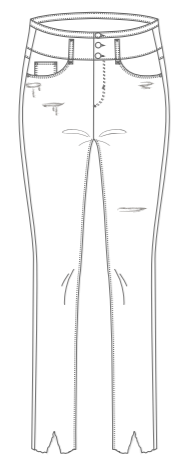

BRENDA

INSEAM | 25 inch
BOTTOM | 14 cm
LOW CROTCH

FATIC

INSEAM | 31 inch
BOTTOM | 18 cm
REGULAR

DOLL

INSEAM | 31 inch
BOTTOM | 25 cm
FLARE HIGH WAIST

WIDE

INSEAM | 30,5 inch
BOTTOM | 18 cm
STRAIGHT MEDIUM WAIST

CAROL

INSEAM | 33,5 inch
BOTTOM | 24 cm
WIDE LEG MEDIUM WAIST

BRIGIT

INSEAM | 27 inch
BOTTOM | 16 cm
REGULAR HIGH WAIST

ORNY

INSEAM | 29 inch
BOTTOM | 12 cm
SKINNY

LAYRA

INSEAM | 31 inch
BOTTOM | 21 cm
FLARE SLIM MEDIUM WAIST

WANDA

INSEAM | 29 inch
BOTTOM | 24 cm
HIGH WAIST SHORT FLARE

MELLY

INSEAM | 28 inch
BOTTOM | 26 cm
FLARE LEG HIGH WAIST

CARA

INSEAM | 28 inch
BOTTOM | 20 cm
REGULAR HIGH WAIST

MIKY

INSEAM | 28,5 inch
BOTTOM | 28 cm
FLARE HIGH WAIST

YARA

INSEAM | 25 inch
BOTTOM | 23 cm
RELAXED FIT HIGH WAIST

KATY

INSEAM | 24,5 inch
BOTTOM | 15 cm
MOM FIT LOW CROTCH

ROSE

INSEAM | 27,5 inch
BOTTOM | 16 cm
REGULAR HIGH WAIST

MANDY

INSEAM | 26,5 inch
BOTTOM | 19 cm
STRAIGHT HIGH WAIST