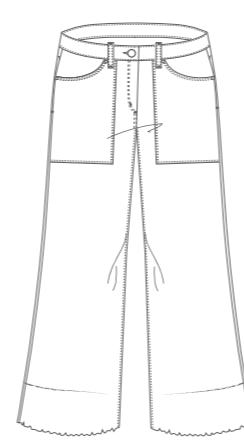

CINTHIA

INSEAM | 33,5 inch
BOTTOM | 25 cm
WIDE LEG MEDIUM WAIST

EMMA

INSEAM | 25 inch
BOTTOM | 28 cm
WIDE LEG HIGH WAIST

AURY

INSEAM | 30 inch
BOTTOM | 28 cm
FLARE

VALE

INSEAM | 27,5 inch
BOTTOM | 17 cm
MUM FIT

YARA

INSEAM | 25 inch
BOTTOM | 23 cm
RELAXED FIT HIGH WAIST

KATY

INSEAM | 24,5 inch
BOTTOM | 15 cm
MOM FIT LOW CROTCH

ROSE

INSEAM | 27,5 inch
BOTTOM | 16 cm
REGULAR HIGH WAIST

MANDY

INSEAM | 26,5 inch
BOTTOM | 19 cm
STRAIGHT HIGH WAIST

FRANCY

INSEAM | 28 inch
BOTTOM | 29 cm
FLARE FATIC

ELISA

INSEAM | 28 inch
BOTTOM | 29 cm
WIDE FLARE HIGH WAIST

JOSY

INSEAM | 29 inch
BOTTOM | 28 cm
WIDE FLARE

MARTY

INSEAM | 26 inch
BOTTOM | 26 cm
SHORT BELL BOTTOM

GIORGIA

INSEAM | 31 inch
BOTTOM | 28 cm
FLARE HIGH WAIST

DALIA

INSEAM | 25 inch
BOTTOM | 20 cm
SHORT BELL BOTTOM

RUBY
DKE4700

SKINNY LOW WAIST

RUBY
DKE4701

TAKE.TWO