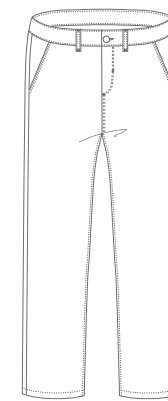

**LAYRA**

INSEAM | 31 inch  
BOTTOM | 21 cm  
FLARE SLIM MEDIUM WAIST

**WANDA**

INSEAM | 29 inch  
BOTTOM | 24 cm  
HIGH WAIST SHORT FLARE

**KATY**

INSEAM | 24,5 inch  
BOTTOM | 15 cm  
MOM FIT LOW CROTCH

**ROSE**

INSEAM | 27,5 inch  
BOTTOM | 16 cm  
REGULAR HIGH WAIST

**MANDY**

INSEAM | 26,5 inch  
BOTTOM | 19 cm  
STRAIGHT HIGH WAIST

**FRANCY**

INSEAM | 28 inch  
BOTTOM | 29 cm  
FLARE FATIC

**DOLL**

INSEAM | 31 inch  
BOTTOM | 25 cm  
FLARE HIGH WAIST

**ELISA**

INSEAM | 28 inch  
BOTTOM | 29 cm  
WIDE FLARE HIGH WAIST

**CARA**

INSEAM | 28 inch  
BOTTOM | 20 cm  
REGULAR HIGH WAIST

**SHEYLA**

INSEAM | 32 inch  
BOTTOM | 28 cm  
WIDE LEG MEDIUM WAIST

**CINTHIA**

INSEAM | 33,5 inch  
BOTTOM | 25 cm  
WIDE LEG MEDIUM WAIST

**EMMA**

INSEAM | 25 inch  
BOTTOM | 28 cm  
WIDE LEG HIGH WAIST

**MARTY**

INSEAM | 26 inch  
BOTTOM | 26 cm  
SHORT BELL BOTTOM

**RIHANNA**

INSEAM | 30,5 inch  
BOTTOM | 20 cm  
REGULAR HIGH WAIST