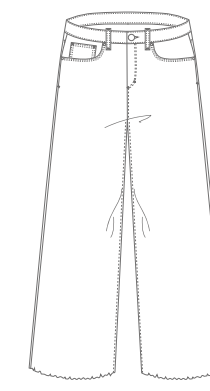

**LAYRA**

INSEAM | 31 inch  
BOTTOM | 21 cm  
FLARE SLIM MEDIUM WAIST

**WANDA**

INSEAM | 29 inch  
BOTTOM | 24 cm  
HIGH WAIST SHORT FLARE

**KATY**

INSEAM | 24,5 inch  
BOTTOM | 15 cm  
MOM FIT LOW CROTCH

**ROSE**

INSEAM | 27,5 inch  
BOTTOM | 16 cm  
REGULAR HIGH WAIST

**MANDY**

INSEAM | 26,5 inch  
BOTTOM | 19 cm  
STRAIGHT HIGH WAIST

**FRANCY**

INSEAM | 28 inch  
BOTTOM | 29 cm  
FLARE FATIC

**DOLL**

INSEAM | 31 inch  
BOTTOM | 25 cm  
FLARE HIGH WAIST

**ELISA**

INSEAM | 28 inch  
BOTTOM | 29 cm  
WIDE FLARE HIGH WAIST

**CARA**

INSEAM | 28 inch  
BOTTOM | 20 cm  
REGULAR HIGH WAIST

**SHEYLA**

INSEAM | 32 inch  
BOTTOM | 28 cm  
WIDE LEG MEDIUM WAIST

**CINTHIA**

INSEAM | 33,5 inch  
BOTTOM | 25 cm  
WIDE LEG MEDIUM WAIST

**EMMA**

INSEAM | 25 inch  
BOTTOM | 28 cm  
WIDE LEG HIGH WAIST

**MARTY**

INSEAM | 26 inch  
BOTTOM | 26 cm  
SHORT BELL BOTTOM

**RIHANNA**

INSEAM | 30,5 inch  
BOTTOM | 20 cm  
REGULAR HIGH WAIST