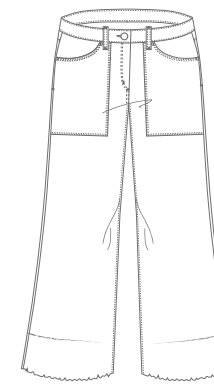

**LISIA**

INSEAM | 29 inch  
BOTTOM | 12 cm  
SLIM MEDIUM WAIST

**SOFIA**

INSEAM | 29 inch  
BOTTOM | 12 cm  
SLIM HIGH WAIST

**TARA**

INSEAM | 24 inch  
BOTTOM | 13 cm  
SLIM CAPRI HIGH WAIST

**VALE**

INSEAM | 27,5 inch  
BOTTOM | 17 cm  
MUM FIT

**LAYRA**

INSEAM | 31 inch  
BOTTOM | 21 cm  
FLARE SLIM MEDIUM WAIST

**WANDA**

INSEAM | 29 inch  
BOTTOM | 24 cm  
HIGH WAIST SHORT FLARE

**KATY**

INSEAM | 24,5 inch  
BOTTOM | 15 cm  
MOM FIT LOW CROTCH

**ROSE**

INSEAM | 27,5 inch  
BOTTOM | 16 cm  
REGULAR HIGH WAIST

**MANDY**

INSEAM | 26,5 inch  
BOTTOM | 19 cm  
STRAIGHT HIGH WAIST

**FRANCY**

INSEAM | 28 inch  
BOTTOM | 29 cm  
FLARE FATIC

**DOLL**

INSEAM | 31 inch  
BOTTOM | 25 cm  
FLARE HIGH WAIST

**ELISA**

INSEAM | 28 inch  
BOTTOM | 29 cm  
WIDE FLARE HIGH WAIST

**CARA**

INSEAM | 28 inch  
BOTTOM | 20 cm  
REGULAR HIGH WAIST

**SHEYLA**

INSEAM | 32 inch  
BOTTOM | 28 cm  
WIDE LEG MEDIUM WAIST

**CINTHIA**