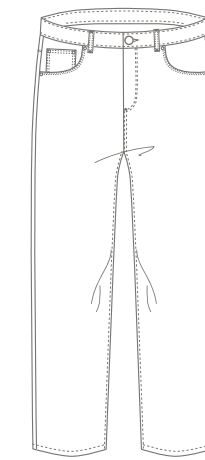

SHIRO

INSEAM | 32 inch
BOTTOM | 17 cm
SLIM

PETER

INSEAM | 31 inch
BOTTOM | 18 cm
REGULAR

JONAS

INSEAM | 29,5 inch
BOTTOM | 16,5 cm
REGULAR

NEW YORK

INSEAM | 28 inch
BOTTOM | 16,5 cm
CARROT

CUTTER

INSEAM | 32 inch
BOTTOM | 18 cm
LOW CROTCH

KETCH

INSEAM | 32 inch
BOTTOM | 17 cm
SLIM

MATIAS

INSEAM | 30 inch
BOTTOM | 17,5 cm
LOW CROTCH

WORK

INSEAM | 31 inch
BOTTOM | 17 cm
REGULAR

STANLEY

INSEAM | 28 inch
BOTTOM | 16 cm
REGULAR

UTA4404

UTA4405

S01=1/28-1/29-1/30-2/31-2/32-2/33
2/34-2/36-1/38-1/40=15
S02=1/29-2/30-2/31-3/32
3/33-2/34-1/36-1/38=15

UTA4406

UTA4407
DENIM FELPA

UTA4414