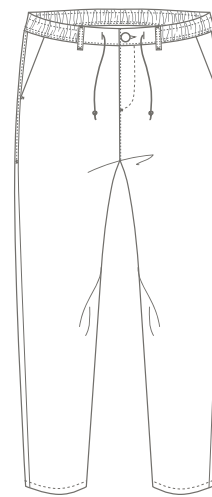

INSEAM | 30 inch
BOTTOM | 18 cm
WIDE

WORK

INSEAM | 31 inch
BOTTOM | 17 cm
REGULAR

FATIC

INSEAM | 30 inch
BOTTOM | 17 cm
REGULAR

STANLEY

INSEAM | 28 inch
BOTTOM | 16 cm
REGULAR

CIRO