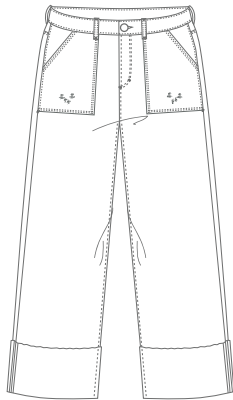

MANDY

INSEAM | 26,5 inch
BOTTOM | 19 cm
STRAIGHT HIGH WAIST

DOLL

INSEAM | 31 inch
BOTTOM | 25 cm
FLARE HIGH WAIST

YARA

INSEAM | 25 inch
BOTTOM | 23 cm
RELAXED FIT HIGH WAIST

ROSE

INSEAM | 27,5 inch
BOTTOM | 16 cm
REGULAR HIGH WAIST

CINTHIA

INSEAM | 33,5 inch
BOTTOM | 25 cm
WIDE LEG MEDIUM WAIST

EMMA

INSEAM | 25 inch
BOTTOM | 28 cm
WIDE LEG HIGH WAIST

ELISA

INSEAM | 28 inch
BOTTOM | 29 cm
WIDE FLARE HIGH WAIST

CARA

INSEAM | 28 inch
BOTTOM | 20 cm
REGULAR HIGH WAIST

CLIO

INSEAM | 30 inch
BOTTOM | 21 cm
FLARE MEDIUM WAIST POCKET

SHYLLI

INSEAM | 27 inch
BOTTOM | 15 cm
HIGH WAIST SLIM

BETH

INSEAM | 28 inch
BOTTOM | 28 cm
STRAIGHT CROPPED

PATRICIA

INSEAM | 25 inch
BOTTOM | 28 cm
FLARE CROPPED FATIC

MARY

INSEAM | 27 inch
BOTTOM | 20 cm
WIDE CROPPED STRAIGHT

ISLA

INSEAM | 34 inch
BOTTOM | 34 cm
WIDE STRAIGHT

FRANCY

INSEAM | 28 inch
BOTTOM | 29 cm
FLARE FATIC

RIHANNA

INSEAM | 30,5 inch
BOTTOM | 20 cm
REGULAR HIGH WAIST