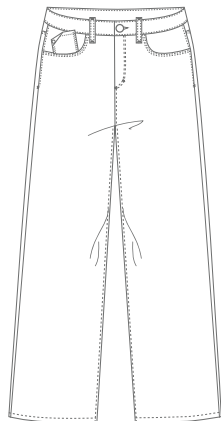

MANDY

INSEAM | 26,5 inch
BOTTOM | 19 cm
STRAIGHT HIGH WAIST

DOLL

INSEAM | 31 inch
BOTTOM | 25 cm
FLARE HIGH WAIST

YARA

INSEAM | 25 inch
BOTTOM | 23 cm
RELAXED FIT HIGH WAIST

ROSE

INSEAM | 27,5 inch
BOTTOM | 16 cm
REGULAR HIGH WAIST

CLIO

INSEAM | 30 inch
BOTTOM | 21 cm
FLARE MEDIUM WAIST POCKET

SHYLLI

INSEAM | 27 inch
BOTTOM | 15 cm
HIGH WAIST SLIM

BETH

INSEAM | 28 inch
BOTTOM | 28 cm
STRAIGHT CROPPED

PATRICIA

INSEAM | 25 inch
BOTTOM | 28 cm
FLARE CROPPED FATIC

MARY

INSEAM | 27 inch
BOTTOM | 20 cm
WIDE CROPPED STRAIGHT

ISLA

INSEAM | 34 inch
BOTTOM | 34 cm
WIDE STRAIGHT

FRANCY

INSEAM | 28 inch
BOTTOM | 29 cm
FLARE FATIC

RIHANNA

INSEAM | 30,5 inch
BOTTOM | 20 cm
REGULAR HIGH WAIST