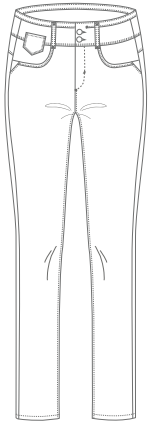

RUBY

INSEAM | 30 inch
BOTTOM | 12 cm
SKINNY LOW WAIST

JENNIFER

INSEAM | 28 inch
BOTTOM | 28 cm
LOW WAIST
STRAIGHT CROPPED

CARLA

INSEAM | 30 inch
BOTTOM | 14 cm
SLIM PUSH-UP MEDIUM WAIST

LISIA

INSEAM | 29 inch
BOTTOM | 12 cm
SLIM MEDIUM WAIST

SOFIA

INSEAM | 29 inch
BOTTOM | 12 cm
SLIM HIGH WAIST

TARA

INSEAM | 24 inch
BOTTOM | 13 cm
SLIM CAPRI HIGH WAIST

LAYRA

INSEAM | 31 inch
BOTTOM | 21 cm
FLARE SLIM MEDIUM WAIST

MARISA

INSEAM | 28 inch
BOTTOM | 28 cm
SLIM CHINO

WANDA

INSEAM | 29 inch
BOTTOM | 24 cm
HIGH WAIST SHORT FLARE

MARTY

INSEAM | 26 inch
BOTTOM | 26 cm
SHORT BELL BOTTOM

KATY

INSEAM | 24,5 inch
BOTTOM | 15 cm
MOM FIT LOW CROTCH

VALE

INSEAM | 27,5 inch
BOTTOM | 17 cm
MUM FIT

MANDY

INSEAM | 26,5 inch
BOTTOM | 19 cm
STRAIGHT HIGH WAIST

DOLL

INSEAM | 31 inch
BOTTOM | 25 cm
FLARE HIGH WAIST

YARA

INSEAM | 25 inch
BOTTOM | 23 cm
RELAXED FIT HIGH WAIST

ROSE

INSEAM | 27,5 inch
BOTTOM | 16 cm
REGULAR HIGH WAIST