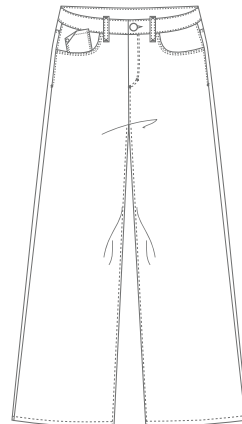

MANDY

INSEAM | 26,5 inch
BOTTOM | 19 cm
STRAIGHT HIGH WAIST

DOLL

INSEAM | 31 inch
BOTTOM | 25 cm
FLARE HIGH WAIST

YARA

INSEAM | 25 inch
BOTTOM | 23 cm
RELAXED FIT HIGH WAIST

ROSE

INSEAM | 27,5 inch
BOTTOM | 16 cm
REGULAR HIGH WAIST

CLIO

INSEAM | 30 inch
BOTTOM | 21 cm
FLARE MEDIUM WAIST POCKET

SHYLLI

INSEAM | 27 inch
BOTTOM | 15 cm
HIGH WAIST SLIM

BETH

INSEAM | 28 inch
BOTTOM | 28 cm
STRAIGHT CROPPED

PATRICIA

INSEAM | 25 inch
BOTTOM | 28 cm
FLARE CROPPED FATIC

MARY

INSEAM | 27 inch
BOTTOM | 20 cm
WIDE CROPPED STRAIGHT

ISLA

INSEAM | 34 inch
BOTTOM | 34 cm
WIDE STRAIGHT

FRANCY

INSEAM | 28 inch
BOTTOM | 29 cm
FLARE FATIC

RIHANNA

INSEAM | 30,5 inch
BOTTOM | 20 cm
REGULAR HIGH WAIST