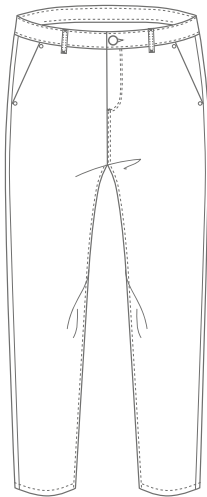

CUTTER

INSEAM | 32 inch
BOTTOM | 18 cm
LOW CROTCH

JONAS

INSEAM | 29,5 inch
BOTTOM | 16,5 cm
LOW CROTCH

PETER

INSEAM | 31 inch
BOTTOM | 18 cm
REGULAR

NEW YORK

INSEAM | 28 inch
BOTTOM | 16,5 cm
CARROT

S
R
E
V
L
O
S
A
N
E
J
E
U
R
T
R
O
F
E
A
D
M

SHIRO

INSEAM | 32 inch
BOTTOM | 17 cm
SLIM

LEO

INSEAM | 30 inch
BOTTOM | 17 cm
RELAXED

ENRIK

INSEAM | 30 inch
BOTTOM | 18 cm

YOSHI

INSEAM | 30 inch
BOTTOM | 18 cm
WIDE

WORK

INSEAM | 31 inch
BOTTOM | 17 cm
REGULAR

FATIC

INSEAM | 30 inch
BOTTOM | 17 cm
REGULAR

STANLEY

INSEAM | 28 inch
BOTTOM | 16 cm
REGULAR

CIRO