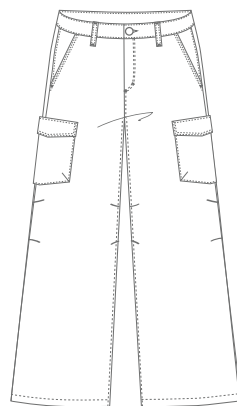

TIGUAN

INSEAM | 31 inch
BOTTOM | 30 cm
WIDE CARGO