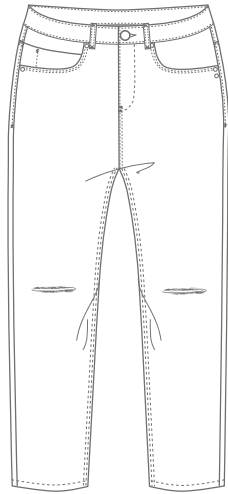

SHIRO

INSEAM | 32 inch
BOTTOM | 17 cm
SLIM

LEO

INSEAM | 30 inch
BOTTOM | 17 cm
RELAXED

ENRIK

INSEAM | 30 inch
BOTTOM | 18 cm

YOSHI

INSEAM | 30 inch
BOTTOM | 18 cm
WIDE

WORK

INSEAM | 31 inch
BOTTOM | 17 cm
REGULAR

FATIC

INSEAM | 30 inch
BOTTOM | 17 cm
REGULAR

STANLEY

INSEAM | 28 inch
BOTTOM | 16 cm
REGULAR

CIRO

INSEAM | 29 inch
BOTTOM | 17 cm

CARGO