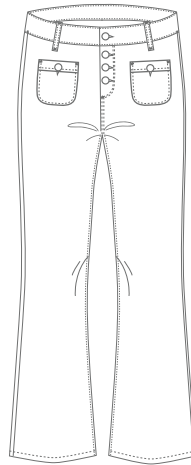

WANDA

INSEAM | 29 inch
BOTTOM | 24 cm
HIGH WAIST SHORT FLARE

MARTY

INSEAM | 26 inch
BOTTOM | 26 cm
SHORT BELL BOTTOM

KATY

INSEAM | 24,5 inch
BOTTOM | 15 cm
MOM FIT LOW CROTCH

VALE

INSEAM | 27,5 inch
BOTTOM | 17 cm
MUM FIT

MANDY

INSEAM | 26,5 inch
BOTTOM | 19 cm
STRAIGHT HIGH WAIST

DOLL

INSEAM | 31 inch
BOTTOM | 25 cm
FLARE HIGH WAIST

YARA

INSEAM | 25 inch
BOTTOM | 23 cm
RELAXED FIT HIGH WAIST

ROSE

INSEAM | 27,5 inch
BOTTOM | 16 cm
REGULAR HIGH WAIST

CINTHIA

INSEAM | 33,5 inch
BOTTOM | 25 cm
WIDE LEG MEDIUM WAIST

EMMA

INSEAM | 25 inch
BOTTOM | 28 cm
WIDE LEG HIGH WAIST

ELISA

INSEAM | 28 inch
BOTTOM | 29 cm
WIDE FLARE HIGH WAIST

CARA

INSEAM | 28 inch
BOTTOM | 20 cm
REGULAR HIGH WAIST

CLIO

INSEAM | 30 inch
BOTTOM | 21 cm
FLARE MEDIUM WAIST POCKET

SHYLLI

INSEAM | 27 inch
BOTTOM | 15 cm
HIGH WAIST SLIM

BETH

INSEAM | 28 inch
BOTTOM | 28 cm
STRAIGHT CROPPED

PATRICIA

INSEAM | 25 inch
BOTTOM | 28 cm
FLARE CROPPED FATIC