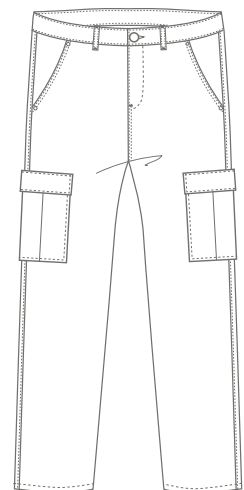

SHIRO

INSEAM | 32 inch
BOTTOM | 17 cm
SLIM

LEO

INSEAM | 30 inch
BOTTOM | 17 cm
RELAXED

ENRIK

INSEAM | 30 inch
BOTTOM | 18 cm

YOSHI

INSEAM | 30 inch
BOTTOM | 18 cm
WIDE

WORK

INSEAM | 31 inch
BOTTOM | 17 cm
REGULAR

FATIC

INSEAM | 30 inch
BOTTOM | 17 cm
REGULAR

STANLEY

INSEAM | 28 inch
BOTTOM | 16 cm
REGULAR

CIRO

INSEAM | 29 inch
BOTTOM | 17 cm

CARGO