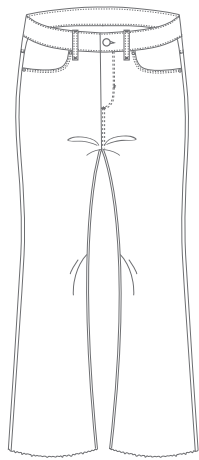

RUBY

INSEAM | 30 inch
BOTTOM | 12 cm
SKINNY LOW WAIST

JENNIFER

INSEAM | 28 inch
BOTTOM | 28 cm
LOW WAIST
STRAIGHT CROPPED

CARLA

INSEAM | 30 inch
BOTTOM | 14 cm
SLIM PUSH-UP MEDIUM WAIST

LISIA

INSEAM | 29 inch
BOTTOM | 12 cm
SLIM MEDIUM WAIST

SOFIA

INSEAM | 29 inch
BOTTOM | 12 cm
SLIM HIGH WAIST

TARA

INSEAM | 24 inch
BOTTOM | 13 cm
SLIM CAPRI HIGH WAIST

LAYRA

INSEAM | 31 inch
BOTTOM | 21 cm
FLARE SLIM MEDIUM WAIST

MARISA

INSEAM | 28 inch
BOTTOM | 28 cm
SLIM CHINO

WANDA

INSEAM | 29 inch
BOTTOM | 24 cm
HIGH WAIST SHORT FLARE

MARTY

INSEAM | 26 inch
BOTTOM | 26 cm
SHORT BELL BOTTOM

KATY

INSEAM | 24,5 inch
BOTTOM | 15 cm
MOM FIT LOW CROTCH

VALE

INSEAM | 27,5 inch
BOTTOM | 17 cm
MUM FIT

MANDY

INSEAM | 26,5 inch
BOTTOM | 19 cm
STRAIGHT HIGH WAIST

DOLL

INSEAM | 31 inch
BOTTOM | 25 cm
FLARE HIGH WAIST

YARA

INSEAM | 25 inch
BOTTOM | 23 cm
RELAXED FIT HIGH WAIST

ROSE

INSEAM | 27,5 inch
BOTTOM | 16 cm
REGULAR HIGH WAIST